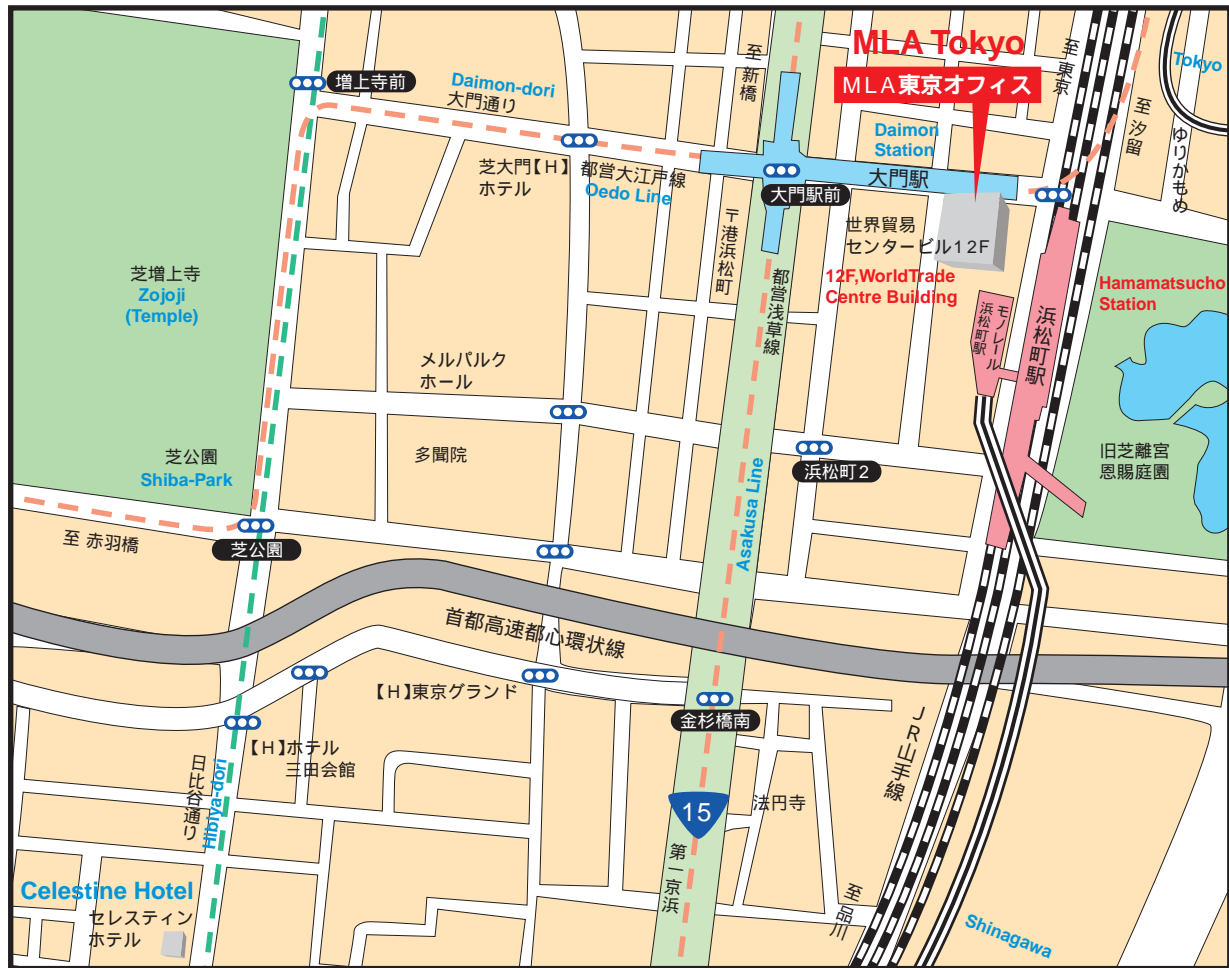

MLA東京オフィス

MLA Tokyo Office

MLA豪州食肉家畜生産者事業団

〒105-6112
東京都港区浜松町2-4-1
世界貿易センタービル12F
TEL : 03-3435-6300 FAX : 03-3438-1677

交通

【JR山手線・京浜東北線】

JR山手線・京浜東北線 浜松町駅直結

【都営大江戸線】

地下鉄都営大江戸線 大門駅B3出口直結

【都営浅草線】

地下鉄都営浅草線 大門駅B3出口直結

Meat & Livestock Australia

12th Floor, World Trade Centre Building
2-4-1, Hamamatsucho, Minato-ku, Tokyo 105-6112
TEL : 03-3435-6300 FAX : 03-3438-1677

Access

From Narita Airport to Tokyo Station

- 60-70 min by Narita Express
- 60-90 min by Limousine Bus

From Haneda Airport to Hamamatsucho Station

- 20 min by Monorail

From Tokyo Station to Hamamatsucho Station

- 8 min by JR Yamanote or Keihin Tohoku Line
- 15 min by taxi

From Shinagawa Station to Hamamatsucho Station

- 5 min by JR Yamanote or Keihin Tohoku Line
- 15 min by taxi

From Hamamatsucho Station

- Exit is connected to World Trade Centre Building

From Daimon Station

- Exit B3 is connected to World Trade Centre Building

From Celestine Hotel

- 15-20 min by walk
- 5 min by taxi